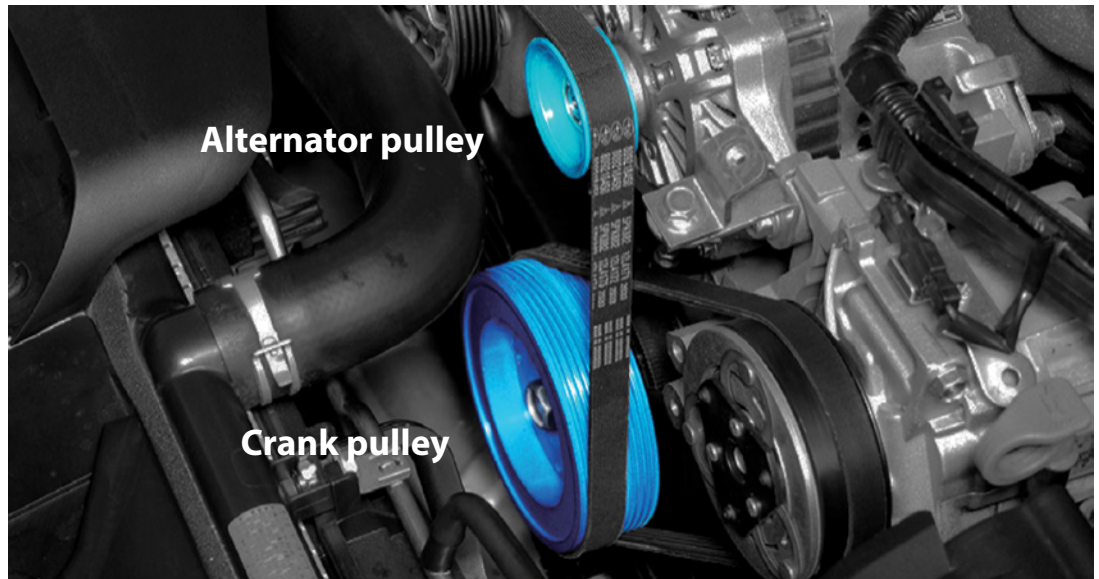

Alternator pulley