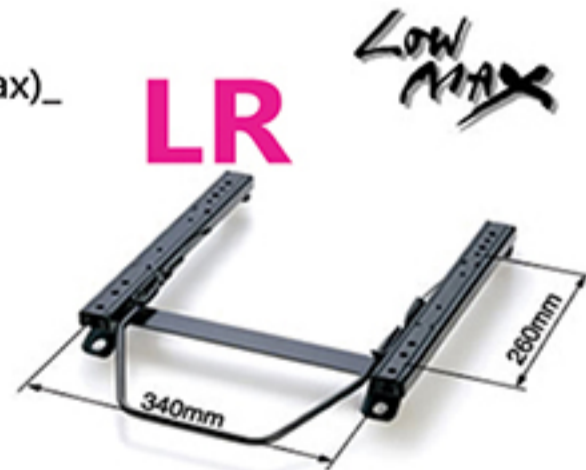

RB

MSRP: \$ 330.00 USD

Super Low Position (-30mm Max)

Bottom Mounted Seats

Specifically for BRIDE STRADIA/ GIAS

Also compatible with discontinued BRIDE CUGA / VORGA models

* some applications may not be lowered

RK

MSRP: \$ 275.00 USD

Low-Max Specific Seat

Ultra-Low Mounting (-80mm Max)

LR

MSRP: \$ 225.00 USD

CUGA

Exclusively Made for TYPE-HL Spec Seats

BRIDE CUGA / VORGA TYPE HL

Super Low Position (Max -30mm)

HL

MSRP: \$225.00 USD

STREAMS / DIGO / EUROSTER

Specifically for BRIDE STREAMS, EUROSTER and DIGO Models

Super Low Position (-30mm Max)

* some applications may not be lowered

MO

MSRP: \$ 250.00 USD

Specifically for BRIDE STREAMS, EUROSTER and DIGO Models

Super Low Position (-30mm Max)

* some applications may not be lowered

MB

MSRP: \$ 360.00 USD

Specifically for BRIDE STREAMS, EUROSTER and DIGO Models