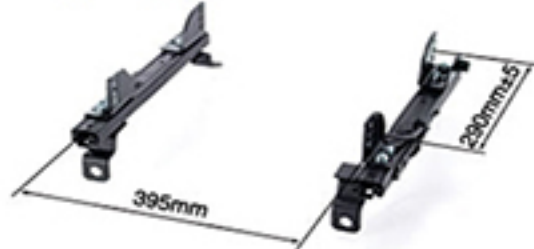

Super Low Position (-50mm Max)

* Some applications may require LF rails
for vehicle specific clearances.
** Some application may not be lowered

FK

MSRP: \$ 290.00 USD

TYPE XL

BRIDE ZETA III Type-XL Specific
Super Low Position (-30mm Max)

* Some applications may require LF rails
for vehicle specific clearances.
** Some application may not be lowered

XL

MSRP: \$ 305.00 USD

For all Standard Size Full Bucket Seat
ZETA, VIOS, etc.

Super Low Position (-50mm Max)

* Some applications may require LF rails
for vehicle specific clearances.
** Some application may not be lowered

FG

MSRP: \$ 250.00 USD

VIOS / AIR

BRIDE A.i.R./ VIOS / Low Max Seat Specific
Ultra Low Position (-80mm Max)

*ZIEG, MAXIS also compatible

LF

MSRP: \$ 250.00 USD

Aluminum Side Brackets for ultra-lightweight
For all Standard Size Full Bucket Seat
ZETA, VIOS, etc.

Super Low Position (-50mm Max)

* Some applications may require LF rails
for vehicle specific clearances.
** Some application may not be lowered