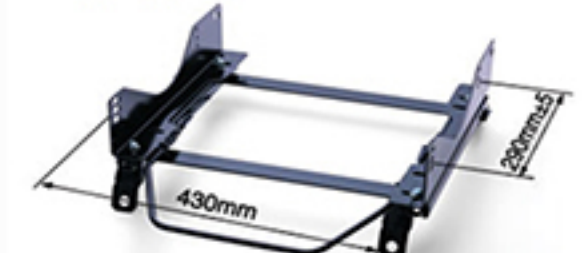

Super Low Position (-30mm Max)

* Some applications may require LF rails
for vehicle specific clearances.
** Some application may not be lowered

FX

MSRP: \$ 275.00 USD

For all Standard Size Full Bucket Seat
ZETA, VIOS, etc.

Super Low Position (-50mm Max)

* Some applications may require LF rails
for vehicle specific clearances.
** Some application may not be lowered

FK

MSRP: \$ 290.00 USD

TYPE XL

BRIDE ZETA III Type-XL Specific
Super Low Position (-30mm Max)

* Some applications may require LF rails
for vehicle specific clearances.
** Some application may not be lowered

XL

MSRP: \$ 305.00 USD

For all Standard Size Full Bucket Seat
ZETA, VIOS, etc.

Super Low Position (-50mm Max)

* Some applications may require LF rails
for vehicle specific clearances.
** Some application may not be lowered

FG

MSRP: \$ 250.00 USD

VIOS / AIR

BRIDE A.i.R./ VIOS / Low Max Seat Specific
Ultra Low Position (-80mm Max)